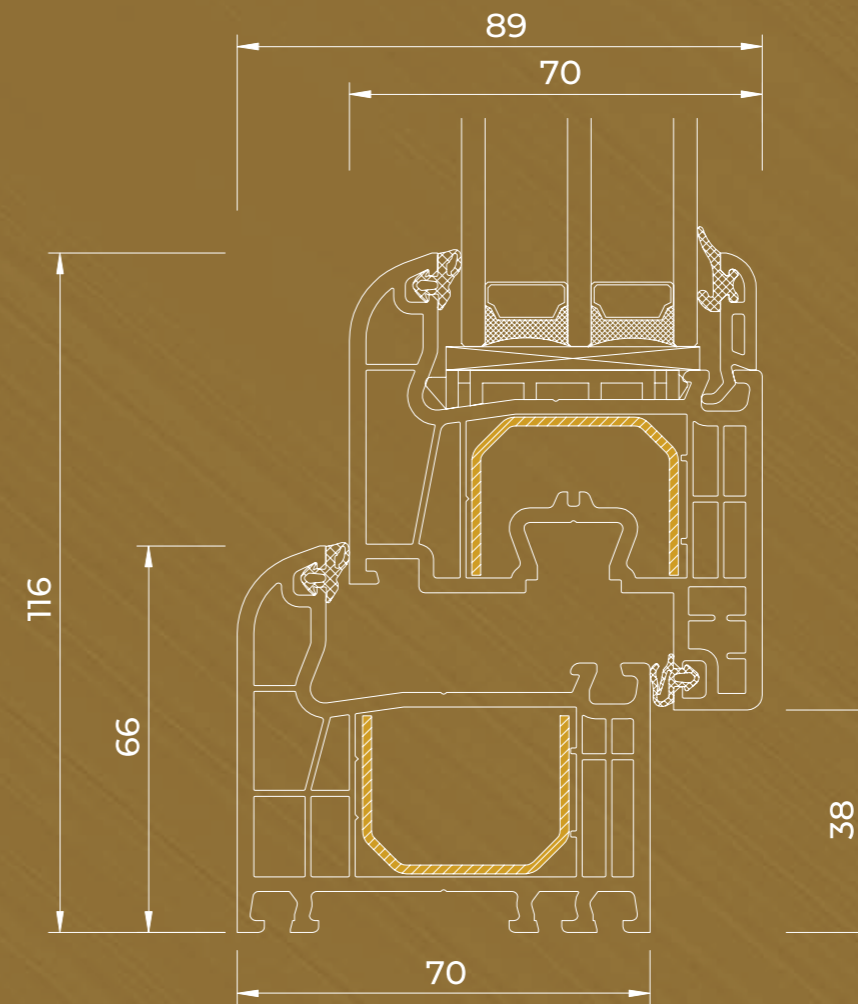

IGLO 5 CLASSIC

The profile has a 5-chamber structure with a 70 mm installation depth. It has steel reinforcement of the sash and frame. The window is equipped with double EPDM seal: external and internal.

IGLO 5 CLASSIC

RENOVATION FRAME 41 or 65 mm

IGLO 5 CLASSIC

RENOVATION FRAME 41 or 65 mm

- MACO fittings with 2 anti-burglary catches
- 2-chamber glazing unit filled with argon with $U_g=0,6$ W/(m²K)
- glazing with packages in the range of 24-40 mm
- galvanized steel frame or Swisspacer Ultimate warm edge
- microventilation
- aluminum handle
- black or grey EPDM perimeter and glazing seals
- wide range of PVC veneer colors
- white profile color (brown optional)
- sash lifter (blocks incorrect handle position - depending on the window height)
- gasket filling the lower fitting groove
- 1,5 mm steel reinforcement of the frame and door leaf (2 mm in the case of the balcony door leaf) in the C-shaped channel reinforcement
- 5-chamber PVC window under-sill strip with a gasket

IGLO 5 CLASSIC

5
chambers

2
EPDM gaskets

70
installation depth
/ mm /

0,83*
Uw for $U_g=0,6$ W/(m²K)

* value determined by calculation method

R
renovation frame
41 or 65 mm

Class profile

A