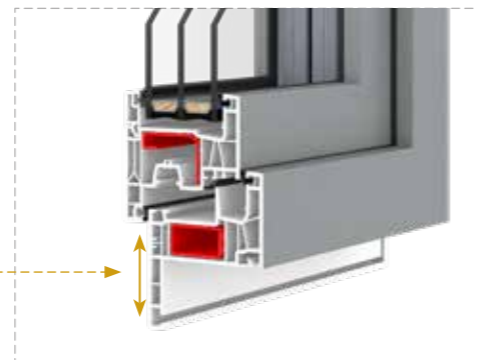

Class profile

**A**

**IDEAL NEO MD aluplast®**

The profile has a 6-chamber structure with a depth of 76 mm. It has a steel reinforcement of the sash and frame. The window is triple sealed.

**IDEAL NEO MD**  
RENOVATION FRAME 40 mm