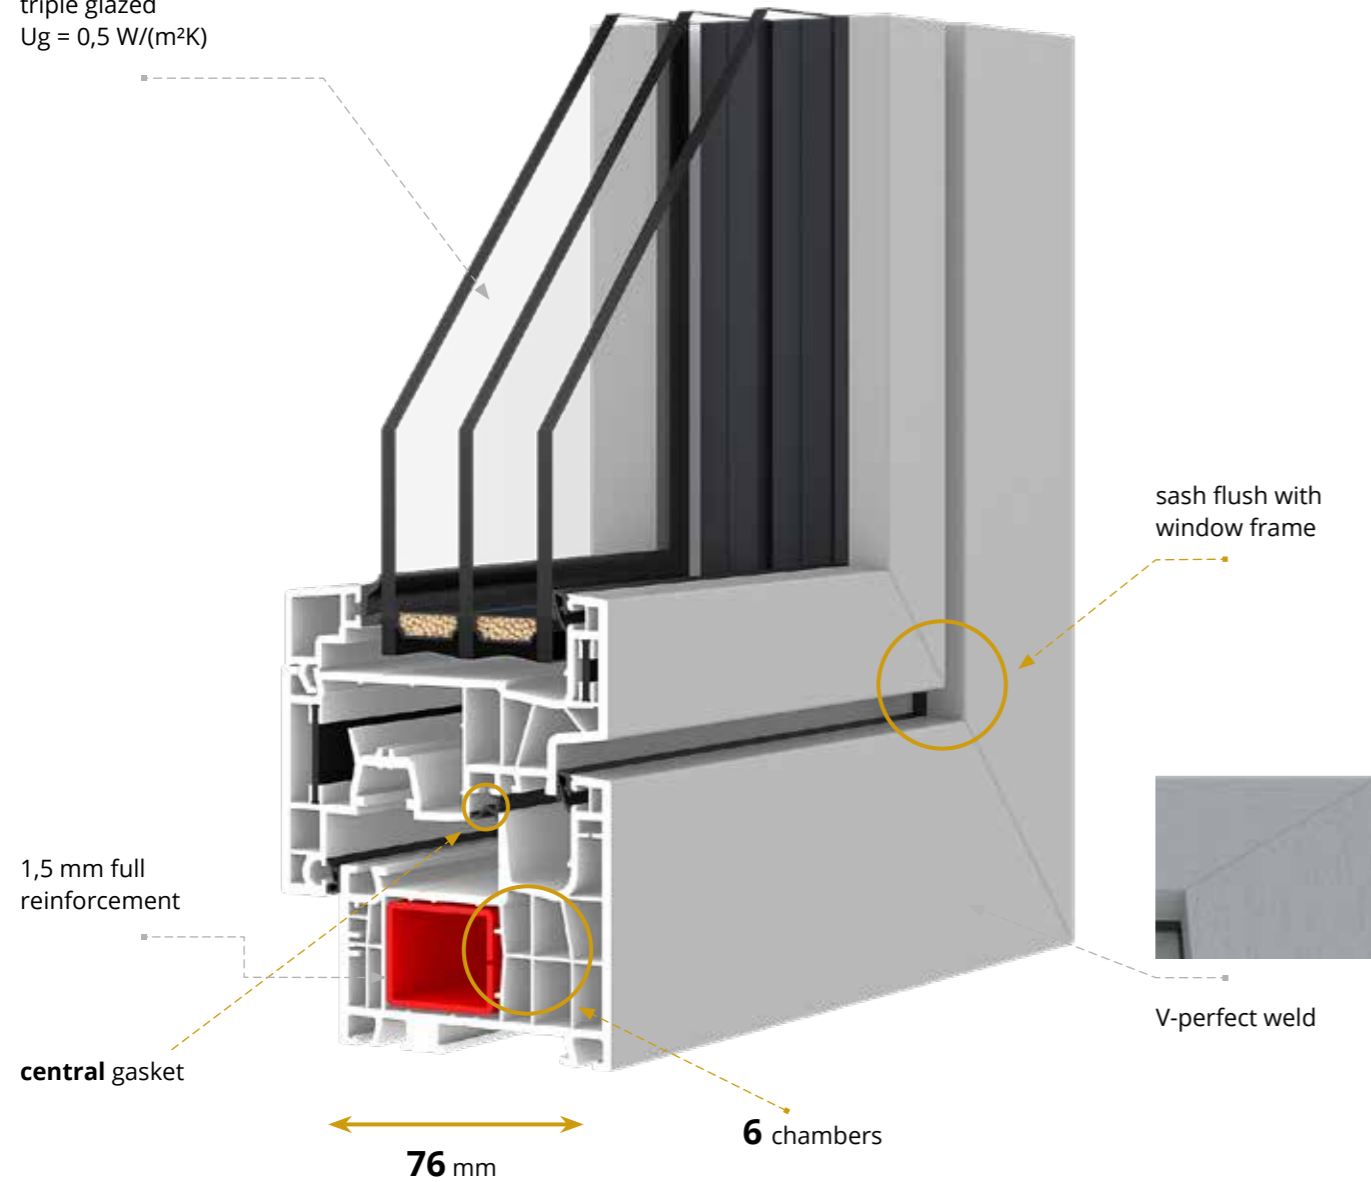

IDEAL NEO MD-FS | aluplast®

A modern 5-chamber system with a depth of 70 mm, featuring a cubist design and a sash overlap of 108 mm. Instead of steel in the sash, it uses fiberglass inserts and bonded glazing. A visually light yet durable construction with an optional movable mullion.

triple glazed
Ug = 0,5 W/(m²K)

- ROTO fittings
- 4 anti-theft strikers according to the size of the sash and the hardware system
- glazing with packages in the range of 36-68 mm
- by default in a 2-chamber glazing unit filled with argon (48 mm - 4/18/4/18/4) with Ug=0,5 W/(m²K)
- Swisspacer Ultimate warm edge
- microventilation
- aluminum handle
- perimeter and glazing seals in black or grey color
- wide range of PVC veneer colors
- white profile color (brown or anthracite optional)
- handle misplacement locking mechanism
- filling of the lower hardware groove
- under-sill strip

IDEAL NEO MD-FS

6
chambers

3
corner welded gaskets

76
installation depth
/ mm /

0,73*
Uw for Ug=0,5 W/(m²K)
*value determined by calculation method

aluplast®
Class profile

B