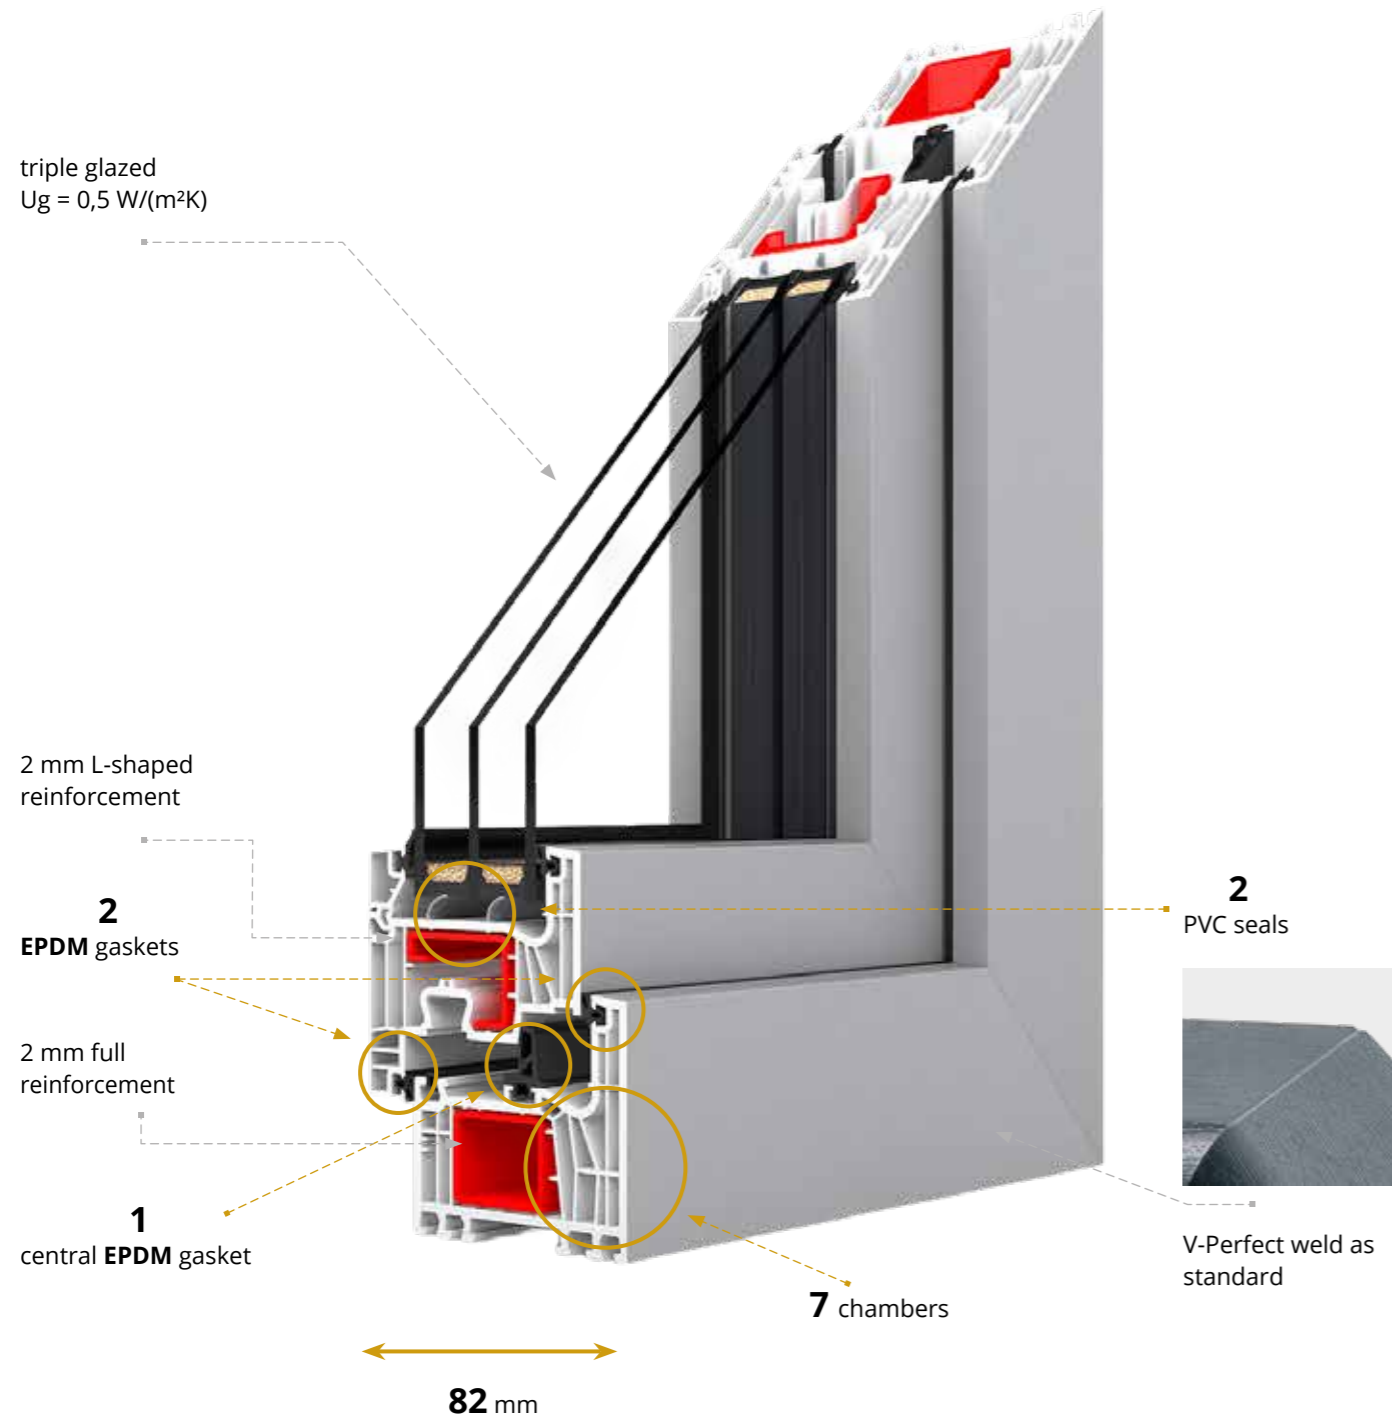

**IGLO ENERGY CLASSIC**  
RENOVATION FRAME 47 mm

**IGLO ENERGY CLASSIC**  
RENOVATION FRAME 47 mm

- MACO fittings with 4 anti-burglary catches
- 2-chamber glazing unit filled with argon with  $U_g=0,5 \text{ W/(m}^2\text{K)}$
- glazing with packages in the range of 24-52 mm (by default in a 2-chamber package 48 mm - 4/18/4/18/4)
- galvanized steel frame or Swisspacer Ultimate warm plastic edge
- microventilation
- aluminum handle
- black or grey EPDM perimeter, glazing and central seals
- wide range of pvc veneer colors
- 3 profile colors to choose from: white, brown or anthracite
- sash lifter (blocks incorrect handle position - depending on the window height)
- gasket filling the lower fitting groove
- full (closed) steel frame reinforcement, „c” shaped steel sash reinforcement
- 5-chamber PVC under-sill strip with a gasket
- V-Perfect weld as standard

## IGLO ENERGY CLASSIC

**7**  
chambers

**3**  
EPDM gaskets

**82**  
installation depth  
/ mm /

**0,73\***  
 $U_w$  for  $U_g=0,5 \text{ W/(m}^2\text{K)}$

\* value determined by calculation method

**R**  
renovation frame  
47 mm

## IGLO EDGE

7-chamber frame and sash profiles, with an installation depth of 82 mm. The system is equipped with a specially designed triple seal: external, internal and central made of EPDM and gaskets under the glazing unit.