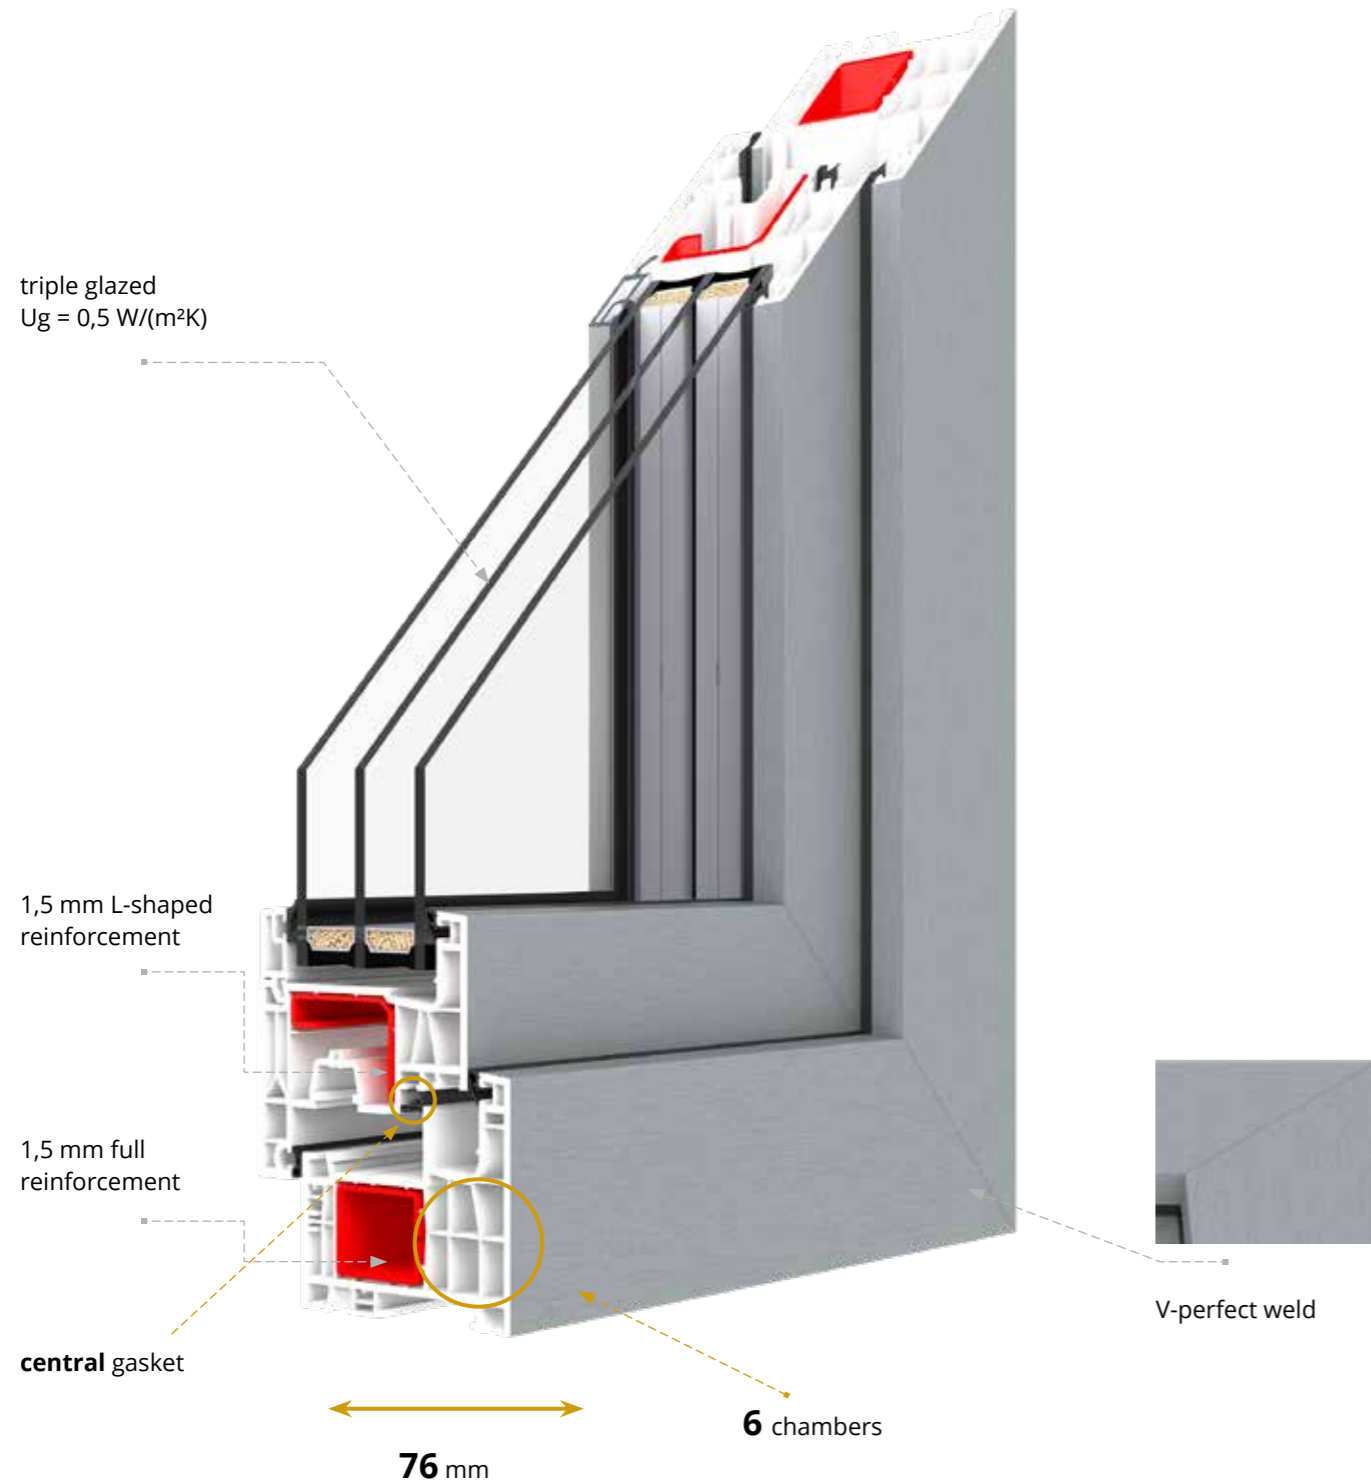

## IGLO 5 CLASSIC

**5**  
chambers

**2**  
EPDM gaskets

**70**  
installation depth  
/ mm /

**0,83\***  
Uw for  $U_g=0,6$  W/(m<sup>2</sup>K)

\* value determined by calculation method

**R**  
renovation frame  
41 or 65 mm

Class profile

**A**

**IDEAL NEO MD aluplast®**

The profile has a 6-chamber structure with a depth of 76 mm. It has a steel reinforcement of the sash and frame. The window is triple sealed.

**IDEAL NEO MD**  
RENOVATION FRAME 40 mm