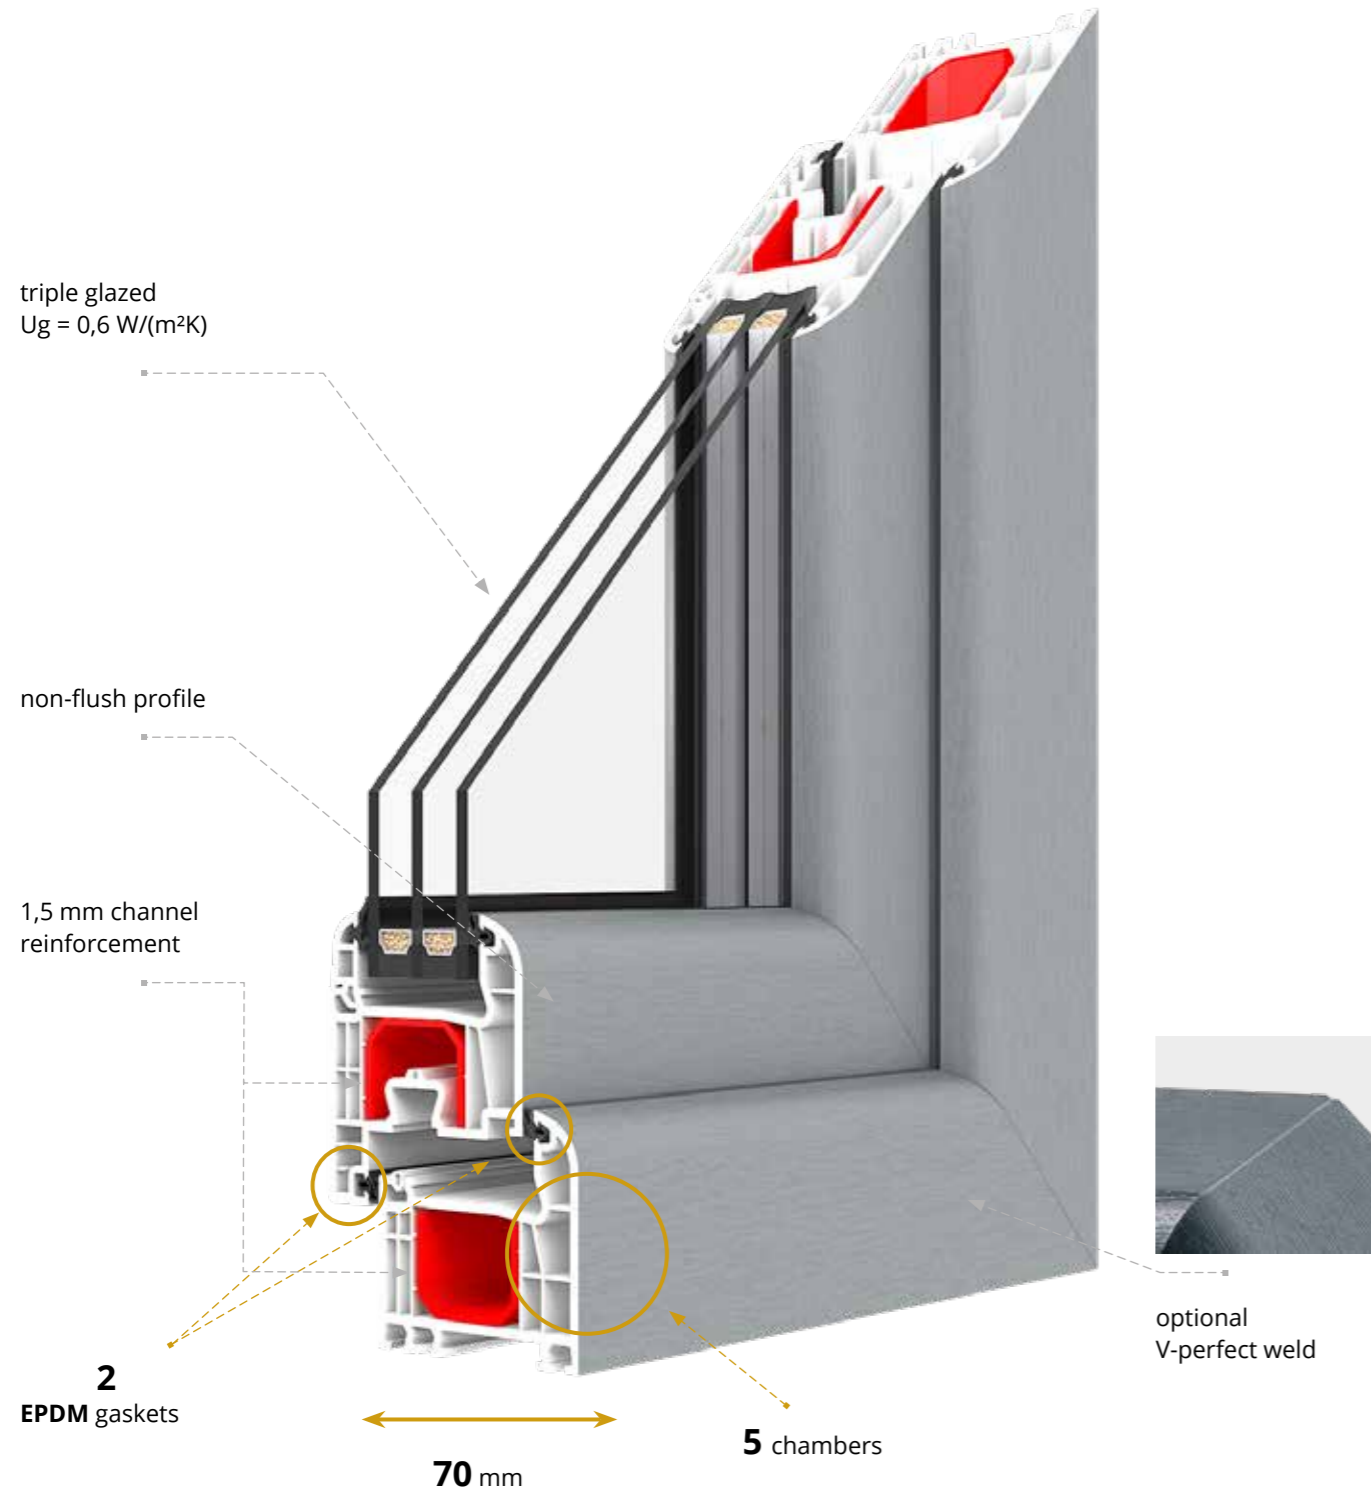

## IGLO 5 CLASSIC

The profile has a 5-chamber structure with a 70 mm installation depth. It has steel reinforcement of the sash and frame. The window is equipped with double EPDM seal: external and internal.