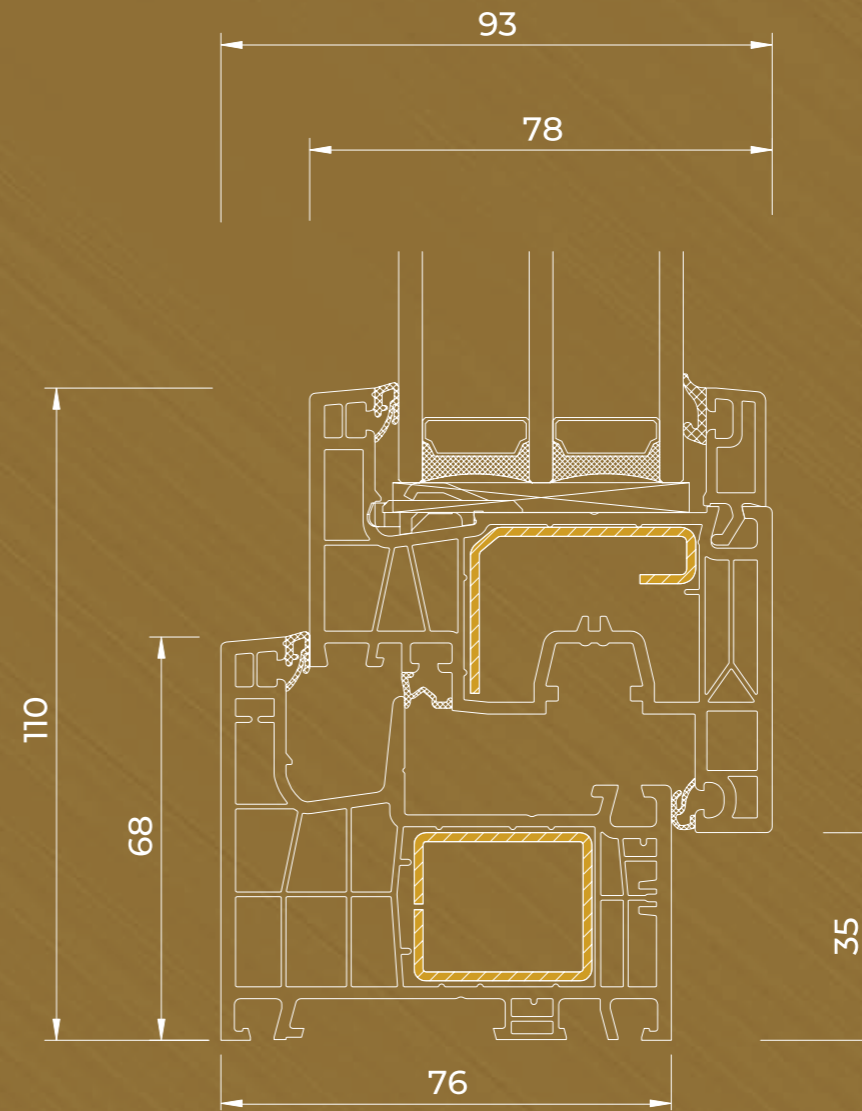

Class profile

**A**

**IDEAL NEO MD aluplast®**

The profile has a 6-chamber structure with a depth of 76 mm. It has a steel reinforcement of the sash and frame. The window is triple sealed.

**IDEAL NEO MD**  
RENOVATION FRAME 40 mm