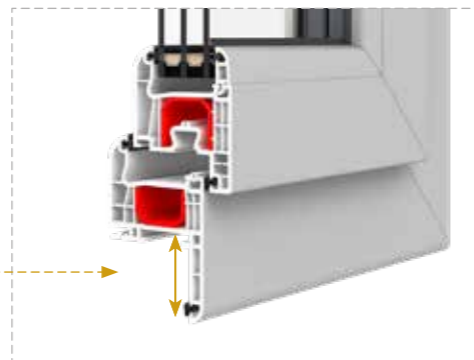

IGLO 5 CLASSIC

The profile has a 5-chamber structure with a 70 mm installation depth. It has steel reinforcement of the sash and frame. The window is equipped with double EPDM seal: external and internal.

IGLO 5 CLASSIC

RENOVATION FRAME 41 or 65 mm

IGLO 5 CLASSIC

RENOVATION FRAME 41 or 65 mm

- MACO fittings with 2 anti-burglary catches
- 2-chamber glazing unit filled with argon with $U_g=0,6$ W/(m²K)
- glazing with packages in the range of 24-40 mm
- galvanized steel frame or Swisspacer Ultimate warm edge
- microventilation
- aluminum handle
- black or grey EPDM perimeter and glazing seals
- wide range of PVC veneer colors
- white profile color (brown optional)
- sash lifter (blocks incorrect handle position - depending on the window height)
- gasket filling the lower fitting groove
- 1,5 mm steel reinforcement of the frame and door leaf (2 mm in the case of the balcony door leaf) in the C-shaped channel reinforcement
- 5-chamber PVC window under-sill strip with a gasket

IGLO 5 CLASSIC

5
chambers

2
EPDM gaskets

70
installation depth
/ mm /

0,83*
Uw for $U_g=0,6$ W/(m²K)

* value determined by calculation method

R
renovation frame
41 or 65 mm

Class profile

A