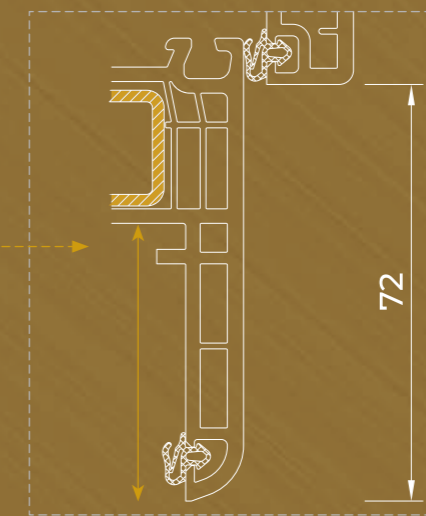

IGLO 5 CLASSIC

RENOVATION FRAME 41 or 65 mm