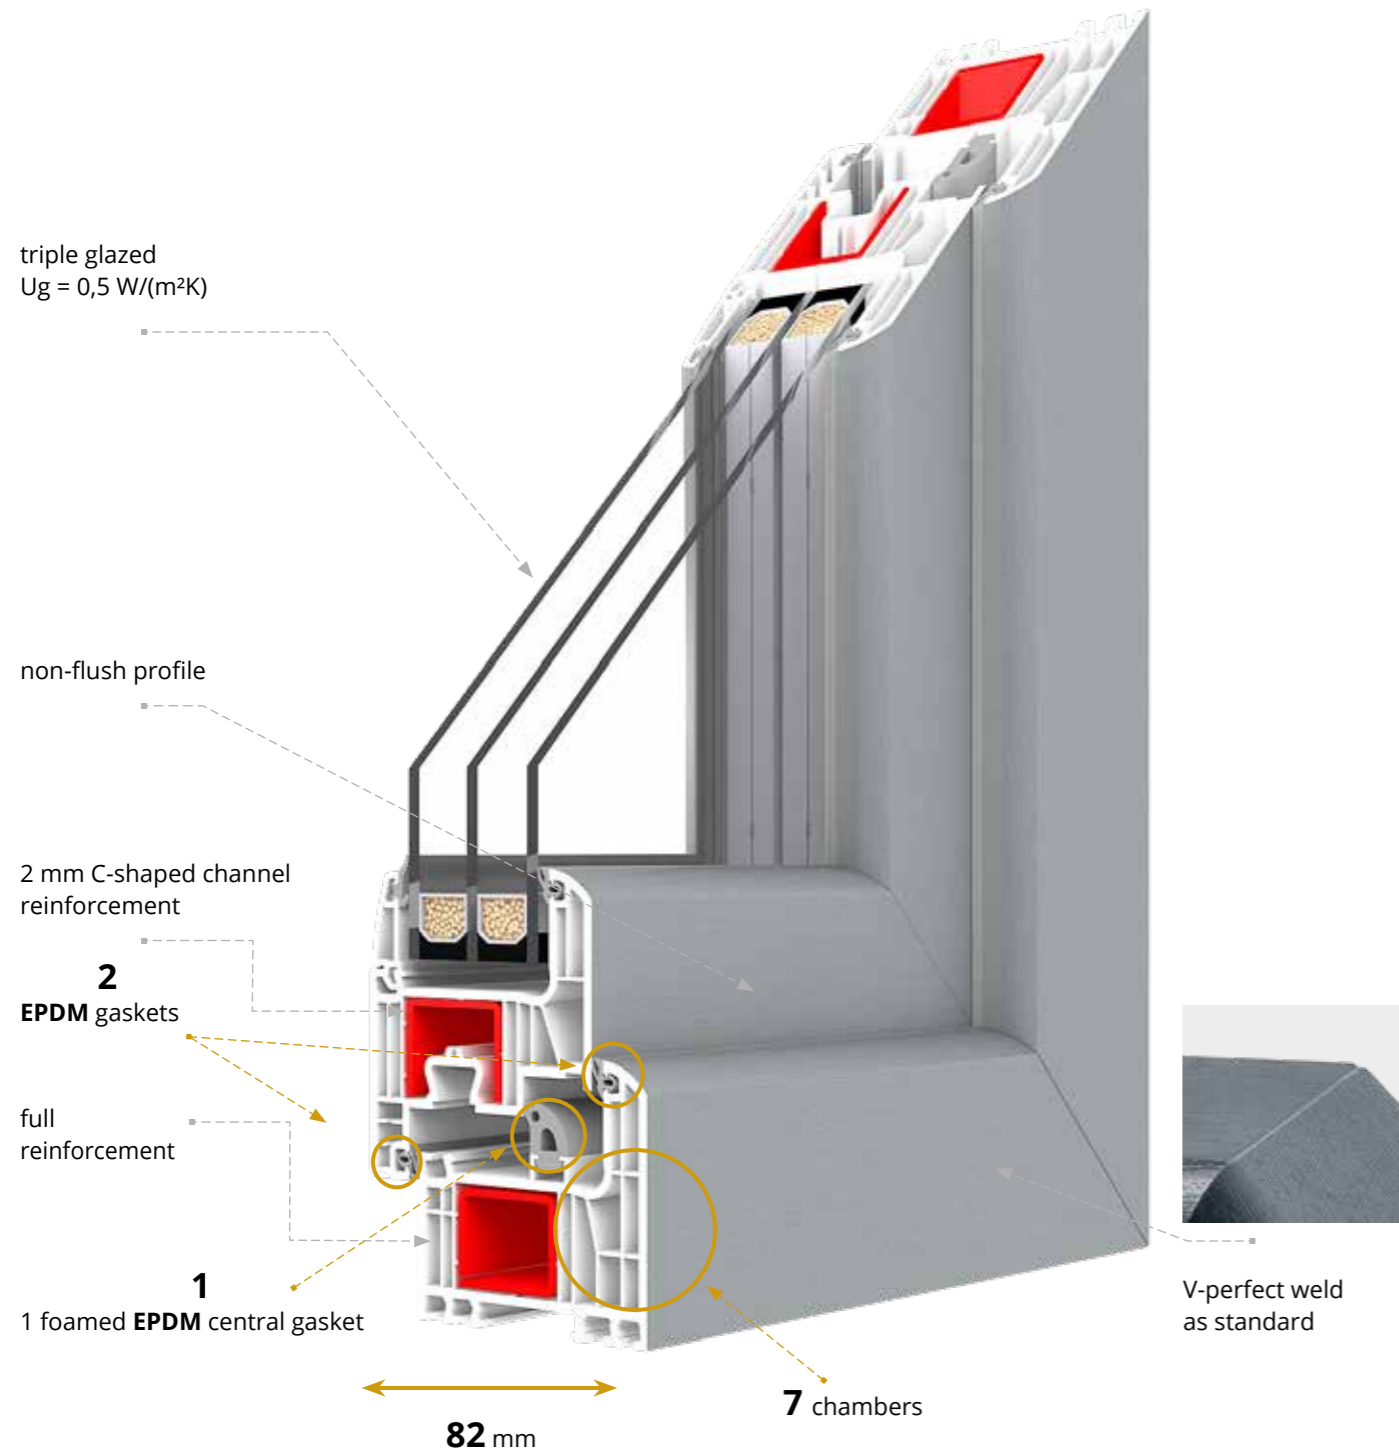

IGLO ENERGY CLASSIC

7-chamber frame and sash profiles, with a construction depth of 82 mm. The system is equipped with a specially designed triple seal: external and internal made of EPDM and central one made of foamed EPDM.

IGLO ENERGY CLASSIC
RENOVATION FRAME 47 mm