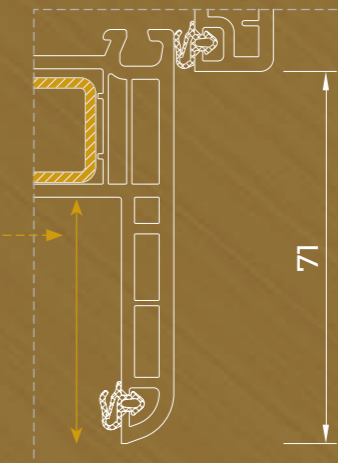

IGLO ENERGY CLASSIC
RENOVATION FRAME 47 mm