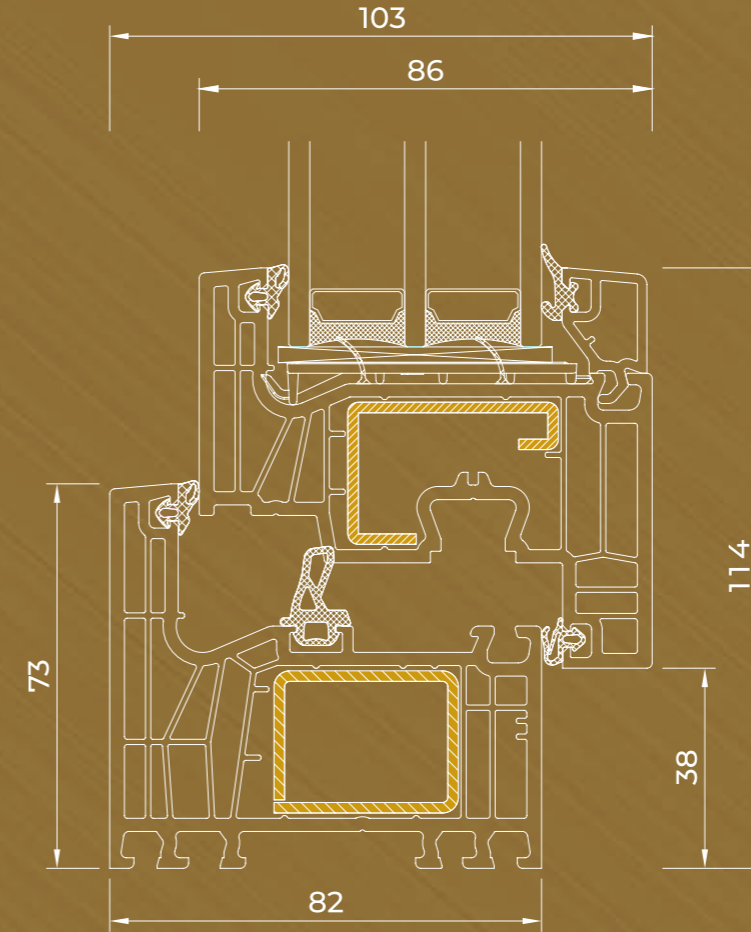

IGLO EDGE

7-chamber frame and sash profiles, with an installation depth of 82 mm. The system is equipped with a specially designed triple seal: external, internal and central made of EPDM and gaskets under the glazing unit.

- MACO fittings with 4 anti-burglary catches
- 2-chamber glazing unit filled with argon with $U_g=0,5 \text{ W/(m}^2\text{K)}$, optionally 3-chamber package with $U_g=0,4 \text{ W/(m}^2\text{K)}$
- glazing with packages in the range of (by default in a 2-chamber package 48 mm - 4/18/4/18/4)
- Swisspacer Ultimate warm plastic edge (optional galvanized steel spacer)
- microventilation
- aluminum handle DUBLIN
- black or grey EPDM perimeter, glazing and central seals
- wide range of PVC veneer colors
- 3 profile colors to choose from: white, brown or anthracite
- sash lifter (blocks incorrect handle position - depending on the window height)
- gasket filling the lower fitting groove
- 2 mm full (closed) steel frame reinforcement, L-shaped steel door sash reinforcement
- 5-chamber PVC under-sill strip with a standard seal
- V-Perfect weld as standard

IGLO EDGE

7
chambers

3
EPDM gaskets

82
installation depth
/ mm /

0,73*
 U_w dla $U_g=0,5 \text{ W/(m}^2\text{K)}$
TRIPLE 3-GLAZED

0,66*
 U_w dla $U_g=0,4 \text{ W/(m}^2\text{K)}$
QUADRUPLE 4-GLAZED

*value determined by calculation method

Class profile

A